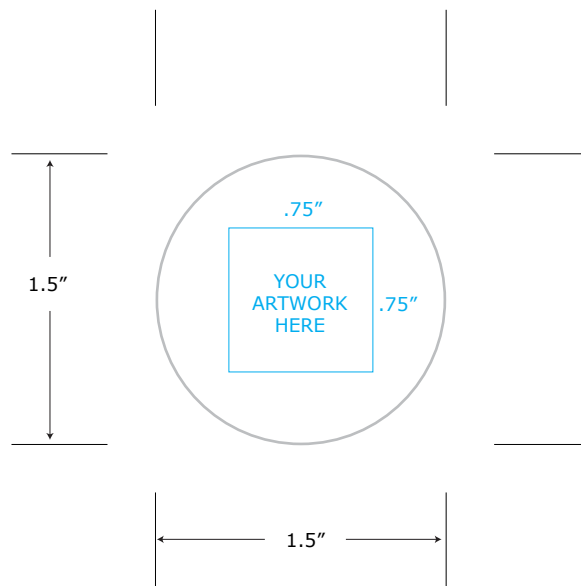

BALLMANIA® PREMIUM LIP BALM SPF-20

IMPRINT ARTWORK TEMPLATE

CONTAINER DIMENSIONS: 1.5" diameter / IMPRINT AREA: .75" X .75" (lid top center)

DECORATION METHOD: 1 or 2 color pad print

PLEASE CONVERT ANY TYPE USED IN YOUR ARTWORK TO OUTLINES
PLEASE SPECIFY PMS COLOR FOR ANY COLORS USED OTHER THAN BLACK